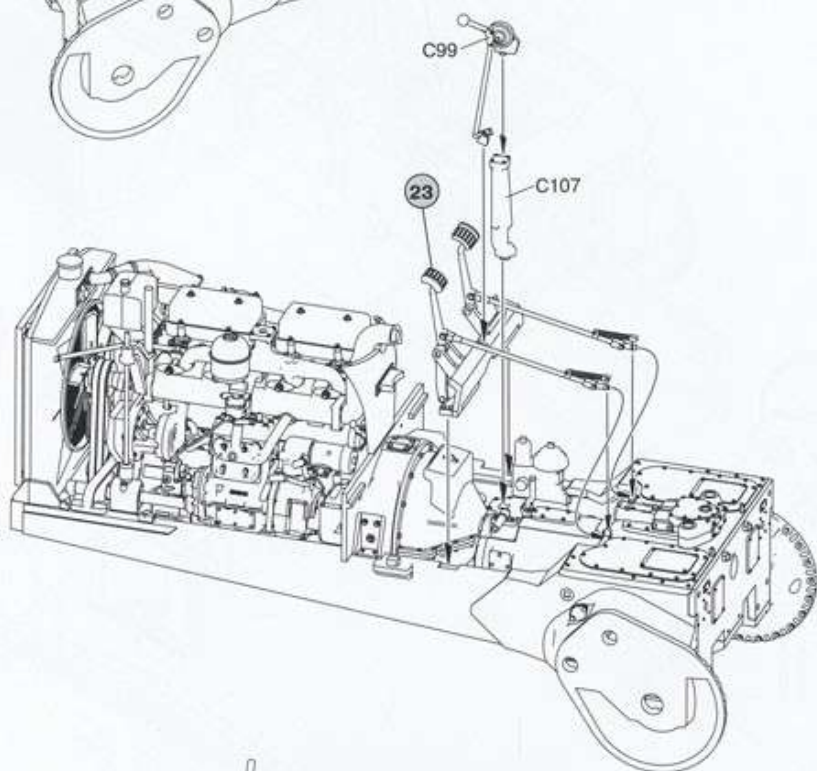

17

18

20

19

21

22

23

24

25

26

27

33

34

35

36

37

Rope 50cm

PE M-92
(Photo-etched parts)

Decal Sheet

CLEAR PARTS

HOBBY SEARCH