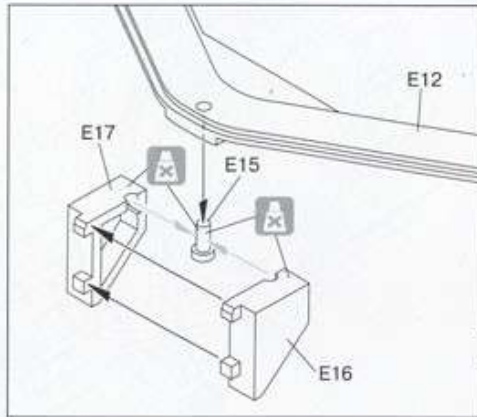

B

B

each track link contains 36 tracks

x2 A

x36

73

Ga10 Df4

74

75

76

77 x2

78

79

3 variants of dozer blade position
turned to the right — 1
turned to the left — 2
located directly — 3

80

PARTS

Rope 50cm

PE M-92
(Photo-etched parts)

Decal Sheet

CLEAR PARTS

HOBBY SEARCH