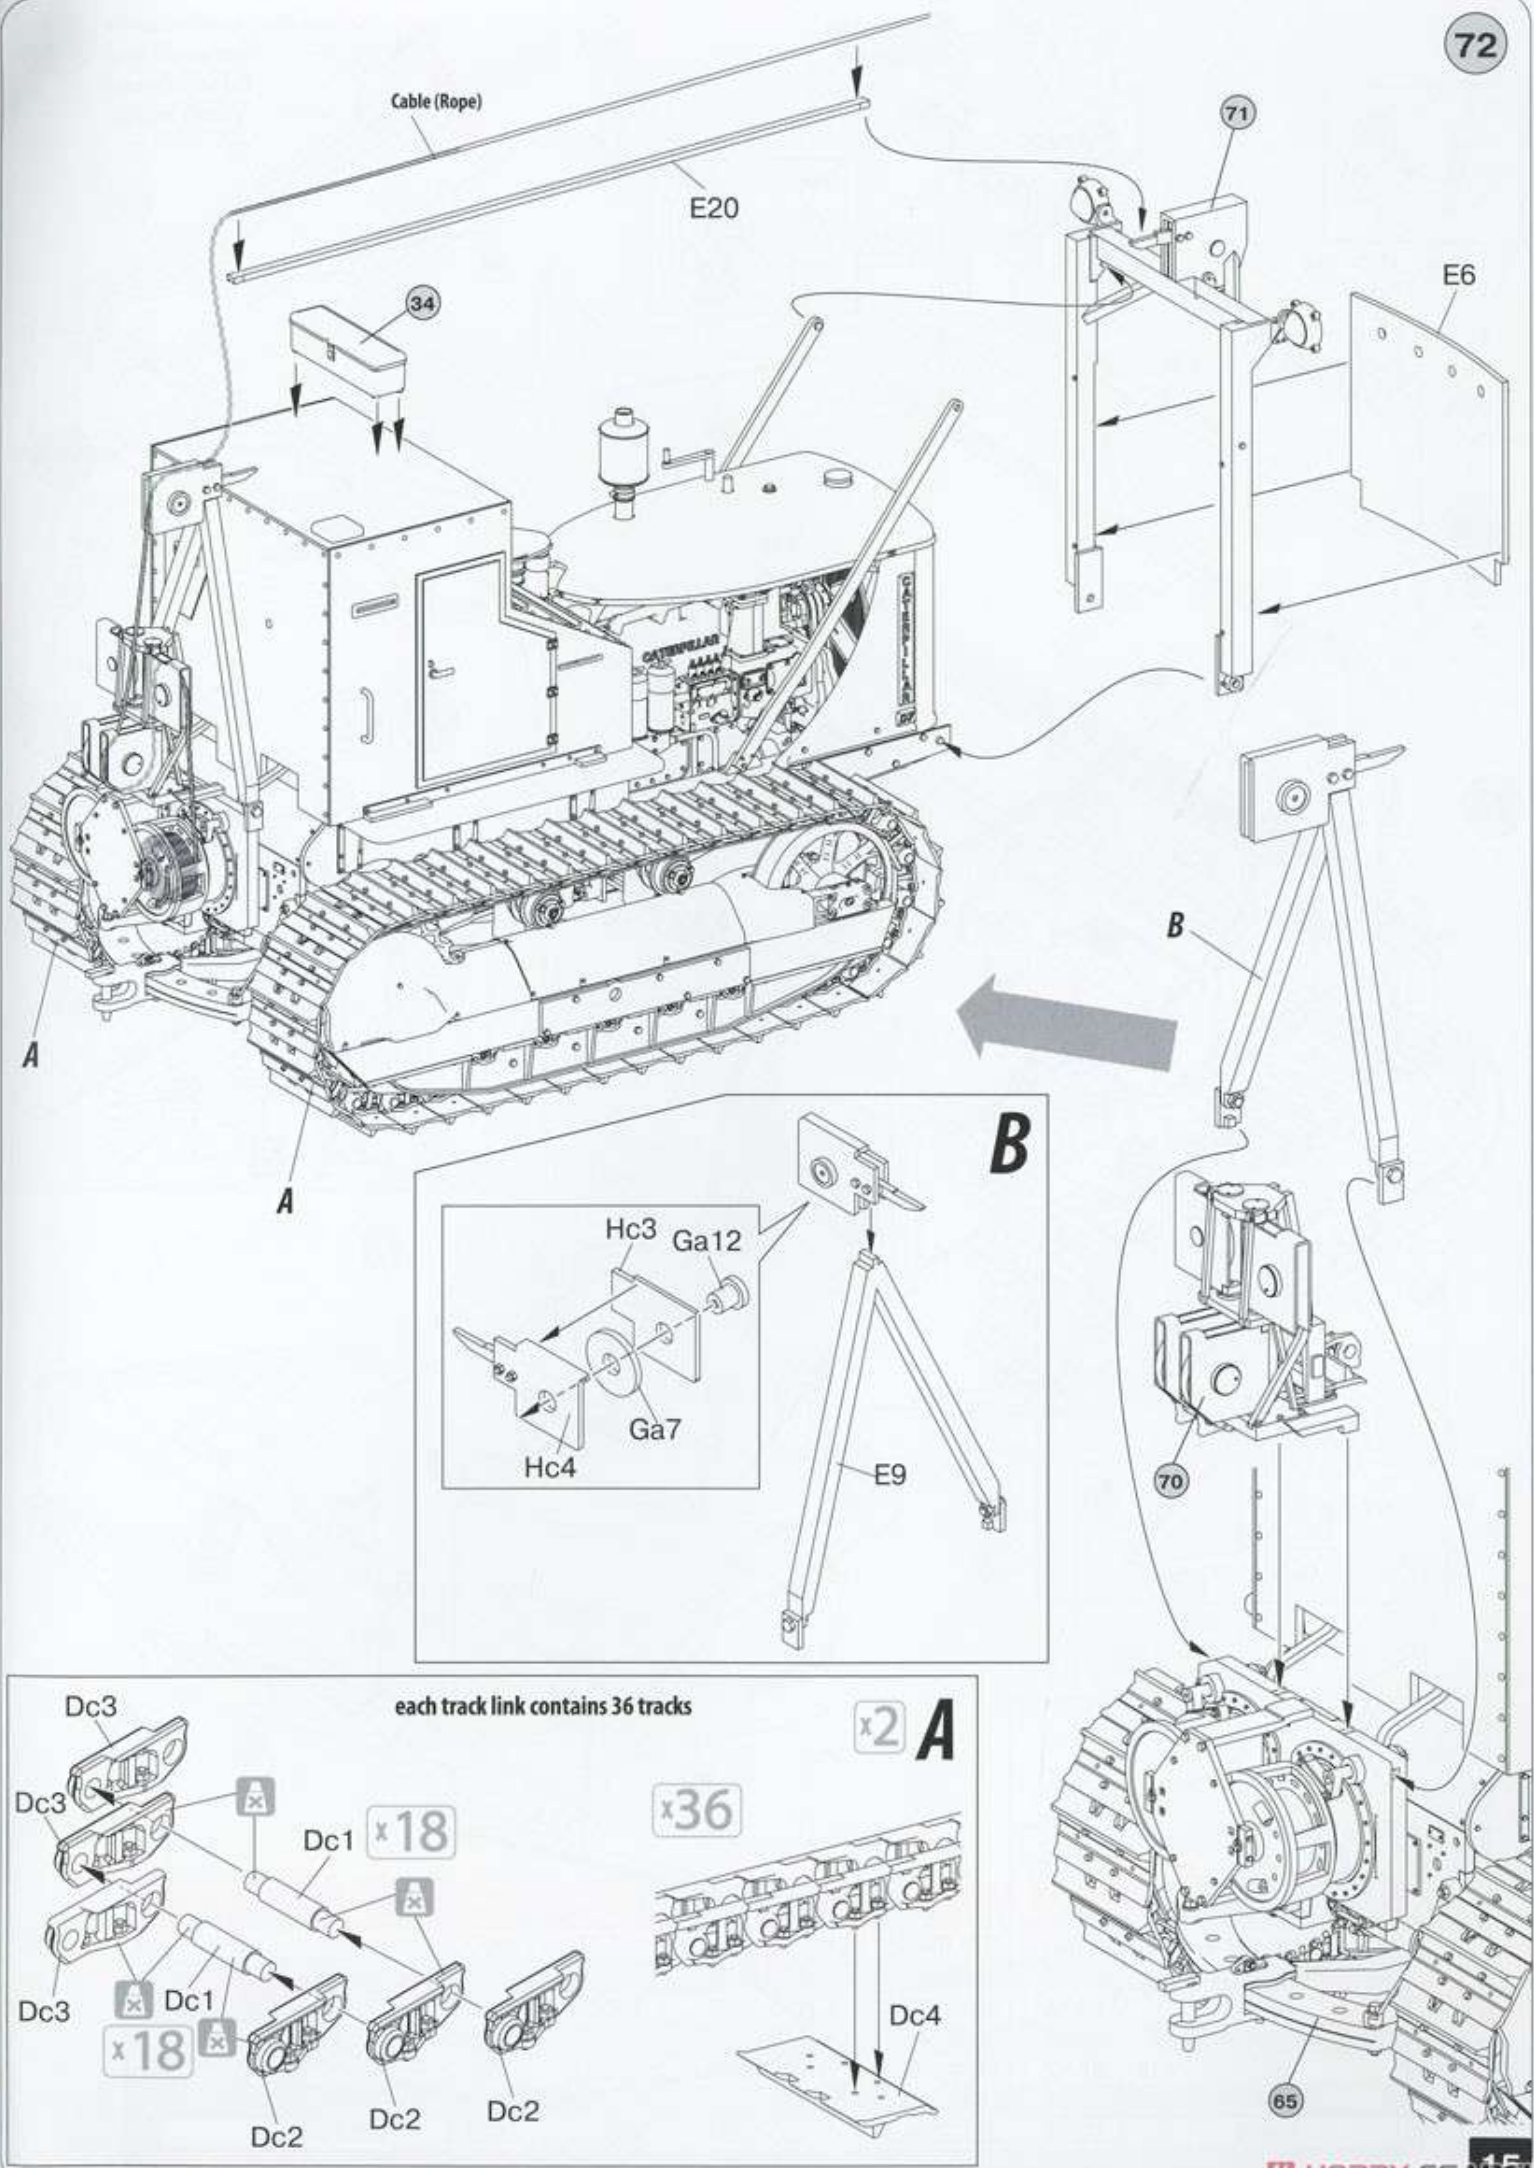

66 x2

67

69

68

70

71

A

A

B

B

each track link contains 36 tracks

x2 A

x36

73

Ga10 Df4

74

75

76

77 x2

78

79

3 variants of dozer blade position
turned to the right — 1
turned to the left — 2
located directly — 3

80

PARTS

Rope 50cm

PE M-92
(Photo-etched parts)

Decal Sheet

CLEAR PARTS

HOBBY SEARCH