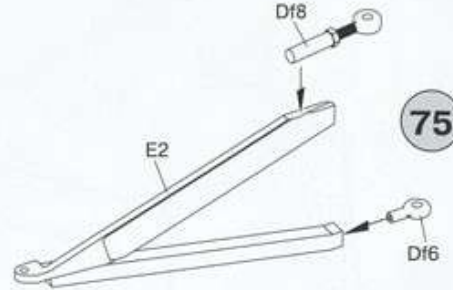

B

B

each track link contains 36 tracks

x2 A

x36

73

Ga10 Df4

74

75

76

77 x2

78

79

3 variants of dozer blade position
turned to the right — 1
turned to the left — 2
located directly — 3

80

PARTS

Rope 50cm

PE M-92
(Photo-etched parts)

Decal Sheet

CLEAR PARTS

HOBBY SEARCH