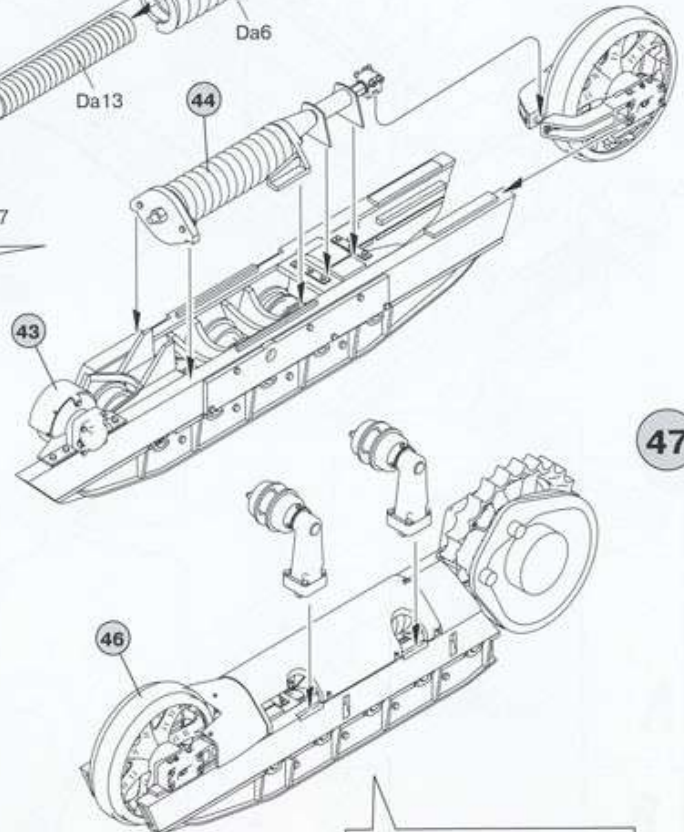

39

40

x3 41

43

x2 42

44

45

47

46

x2

10