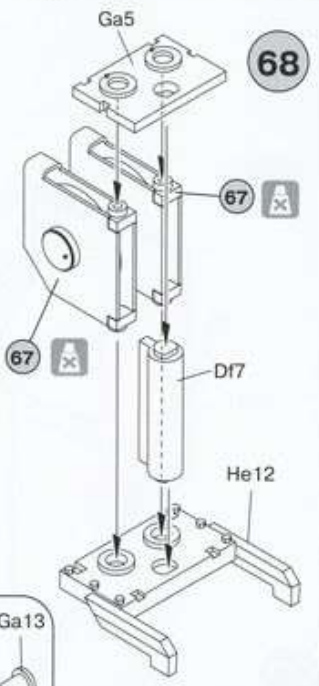

66 x2

67

69

68

70

71

A

A

B

B

each track link contains 36 tracks

x2 A

x36

73

Ga10 Df4

74

75

76

77 x2

78

79

3 variants of dozer blade position
turned to the right — 1
turned to the left — 2
located directly — 3

80

PARTS

Rope 50cm

PE M-92
(Photo-etched parts)

Decal Sheet

CLEAR PARTS

HOBBY SEARCH