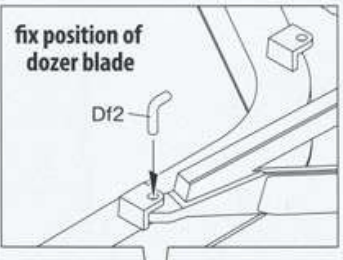

75

76

77 x2

78

79

3 variants of dozer blade position
turned to the right — 1
turned to the left — 2
located directly — 3

80

PARTS

Rope 50cm

PE M-92
(Photo-etched parts)

Decal Sheet

CLEAR PARTS

HOBBY SEARCH