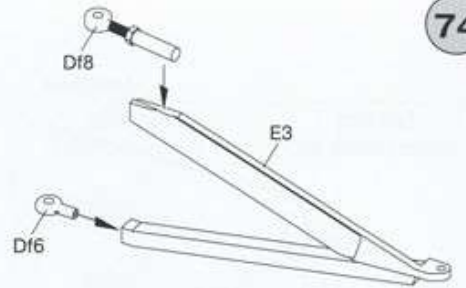

B

B

each track link contains 36 tracks

x2 A

x36

73

Ga10 Df4

74

75

76

77 x2

78

79

3 variants of dozer blade position
turned to the right — 1
turned to the left — 2
located directly — 3

80

PARTS

Rope 50cm

PE M-92
(Photo-etched parts)

Decal Sheet

CLEAR PARTS

HOBBY SEARCH