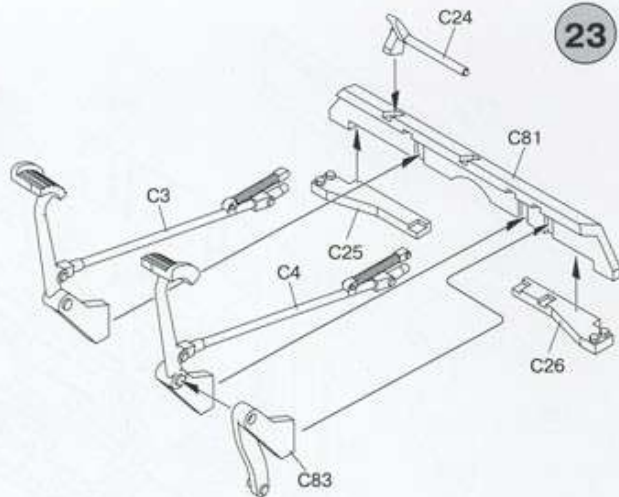

17

18

20

19

21

22

23

24

25

26

27

33

34

35

36

37

Rope 50cm

PE M-92
(Photo-etched parts)

Decal Sheet

CLEAR PARTS

HOBBY SEARCH