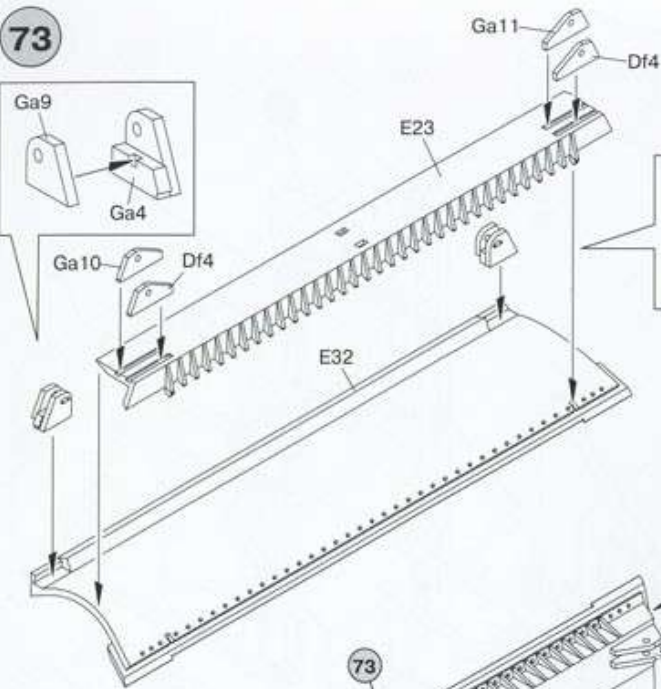

B

B

each track link contains 36 tracks

x2 A

x36

73

Ga10 Df4

74

75

76

77 x2

78

79

3 variants of dozer blade position
turned to the right — 1
turned to the left — 2
located directly — 3

80

PARTS

Rope 50cm

PE M-92
(Photo-etched parts)

Decal Sheet

CLEAR PARTS

HOBBY SEARCH