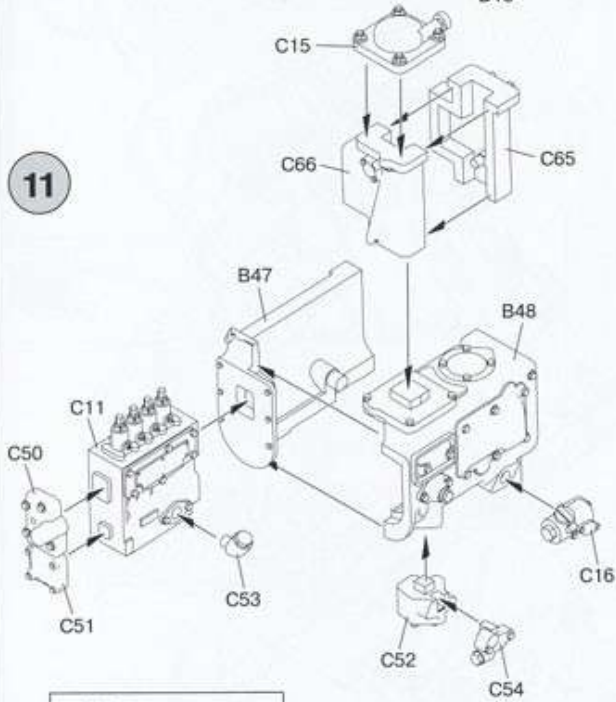

1

2

3

5

4

7

8

4

9

10

11

12

14

13

15

16

75

76

77 x2

78

79

3 variants of dozer blade position
turned to the right — 1
turned to the left — 2
located directly — 3

80

PARTS

Rope 50cm

PE M-92
(Photo-etched parts)

Decal Sheet

CLEAR PARTS

HOBBY SEARCH