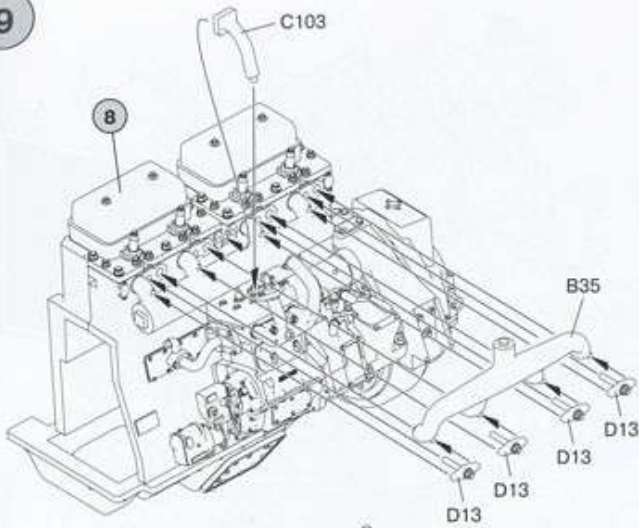

1

2

3

5

4

7

8

4

9

10

11

12

14

13

15

16

75

76

77 x2

78

79

3 variants of dozer blade position
turned to the right — 1
turned to the left — 2
located directly — 3

80

PARTS

Rope 50cm

PE M-92
(Photo-etched parts)

Decal Sheet

CLEAR PARTS

HOBBY SEARCH