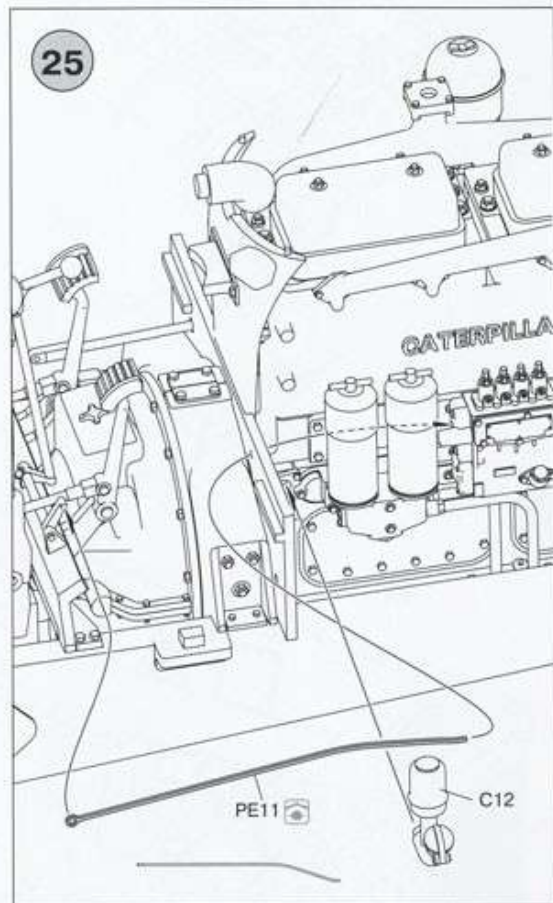

17

18

20

19

21

22

23

24

25

26

27

33

34

35

36

37

Rope 50cm

PE M-92
(Photo-etched parts)

Decal Sheet

CLEAR PARTS

HOBBY SEARCH