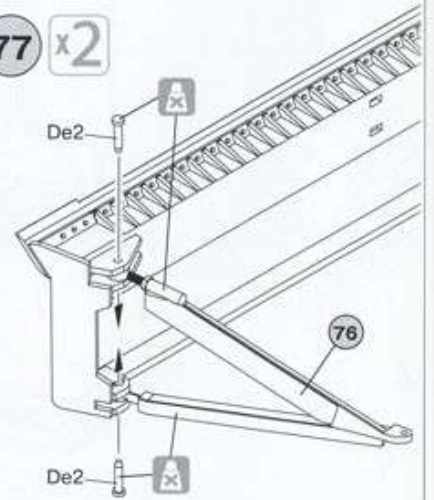

73

Ga10 Df4

74

75

76

77 x2

78