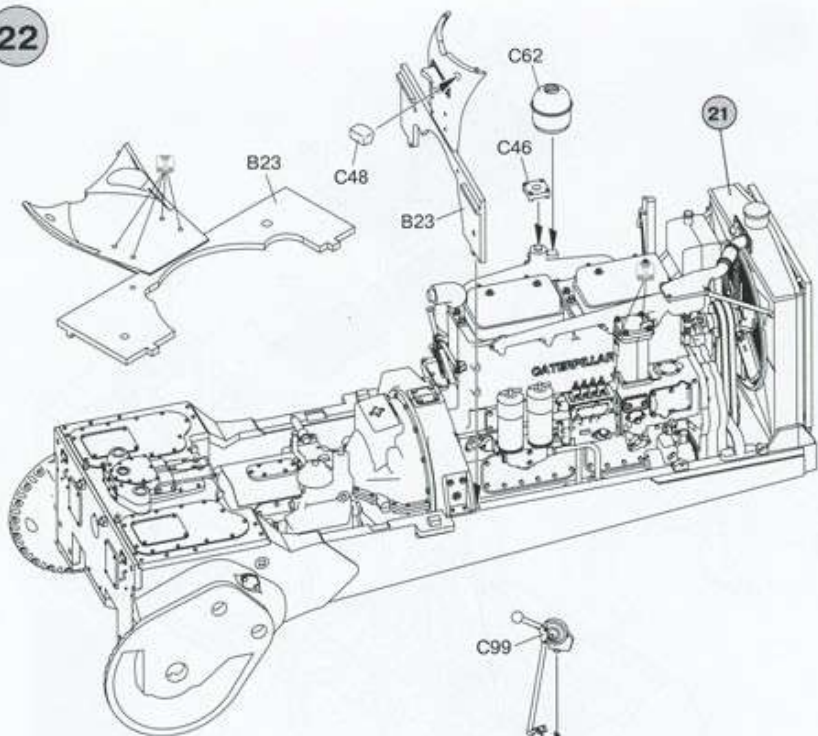

17

18

20

19

21

22

23

24

25

26

27

33

34

35

36

37

Rope 50cm

PE M-92
(Photo-etched parts)

Decal Sheet

CLEAR PARTS

HOBBY SEARCH