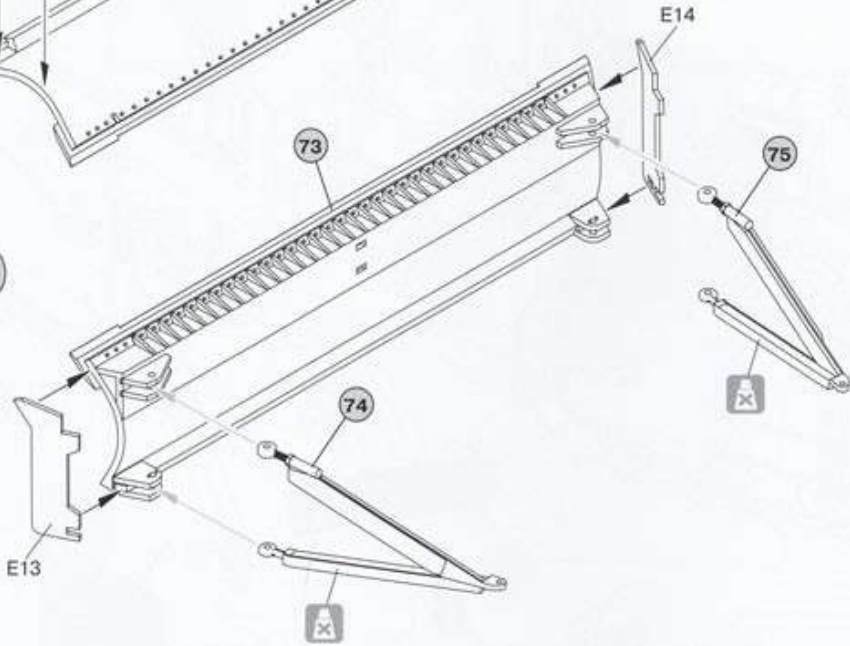

73

Ga10 Df4

74

75

76

77 x2

78