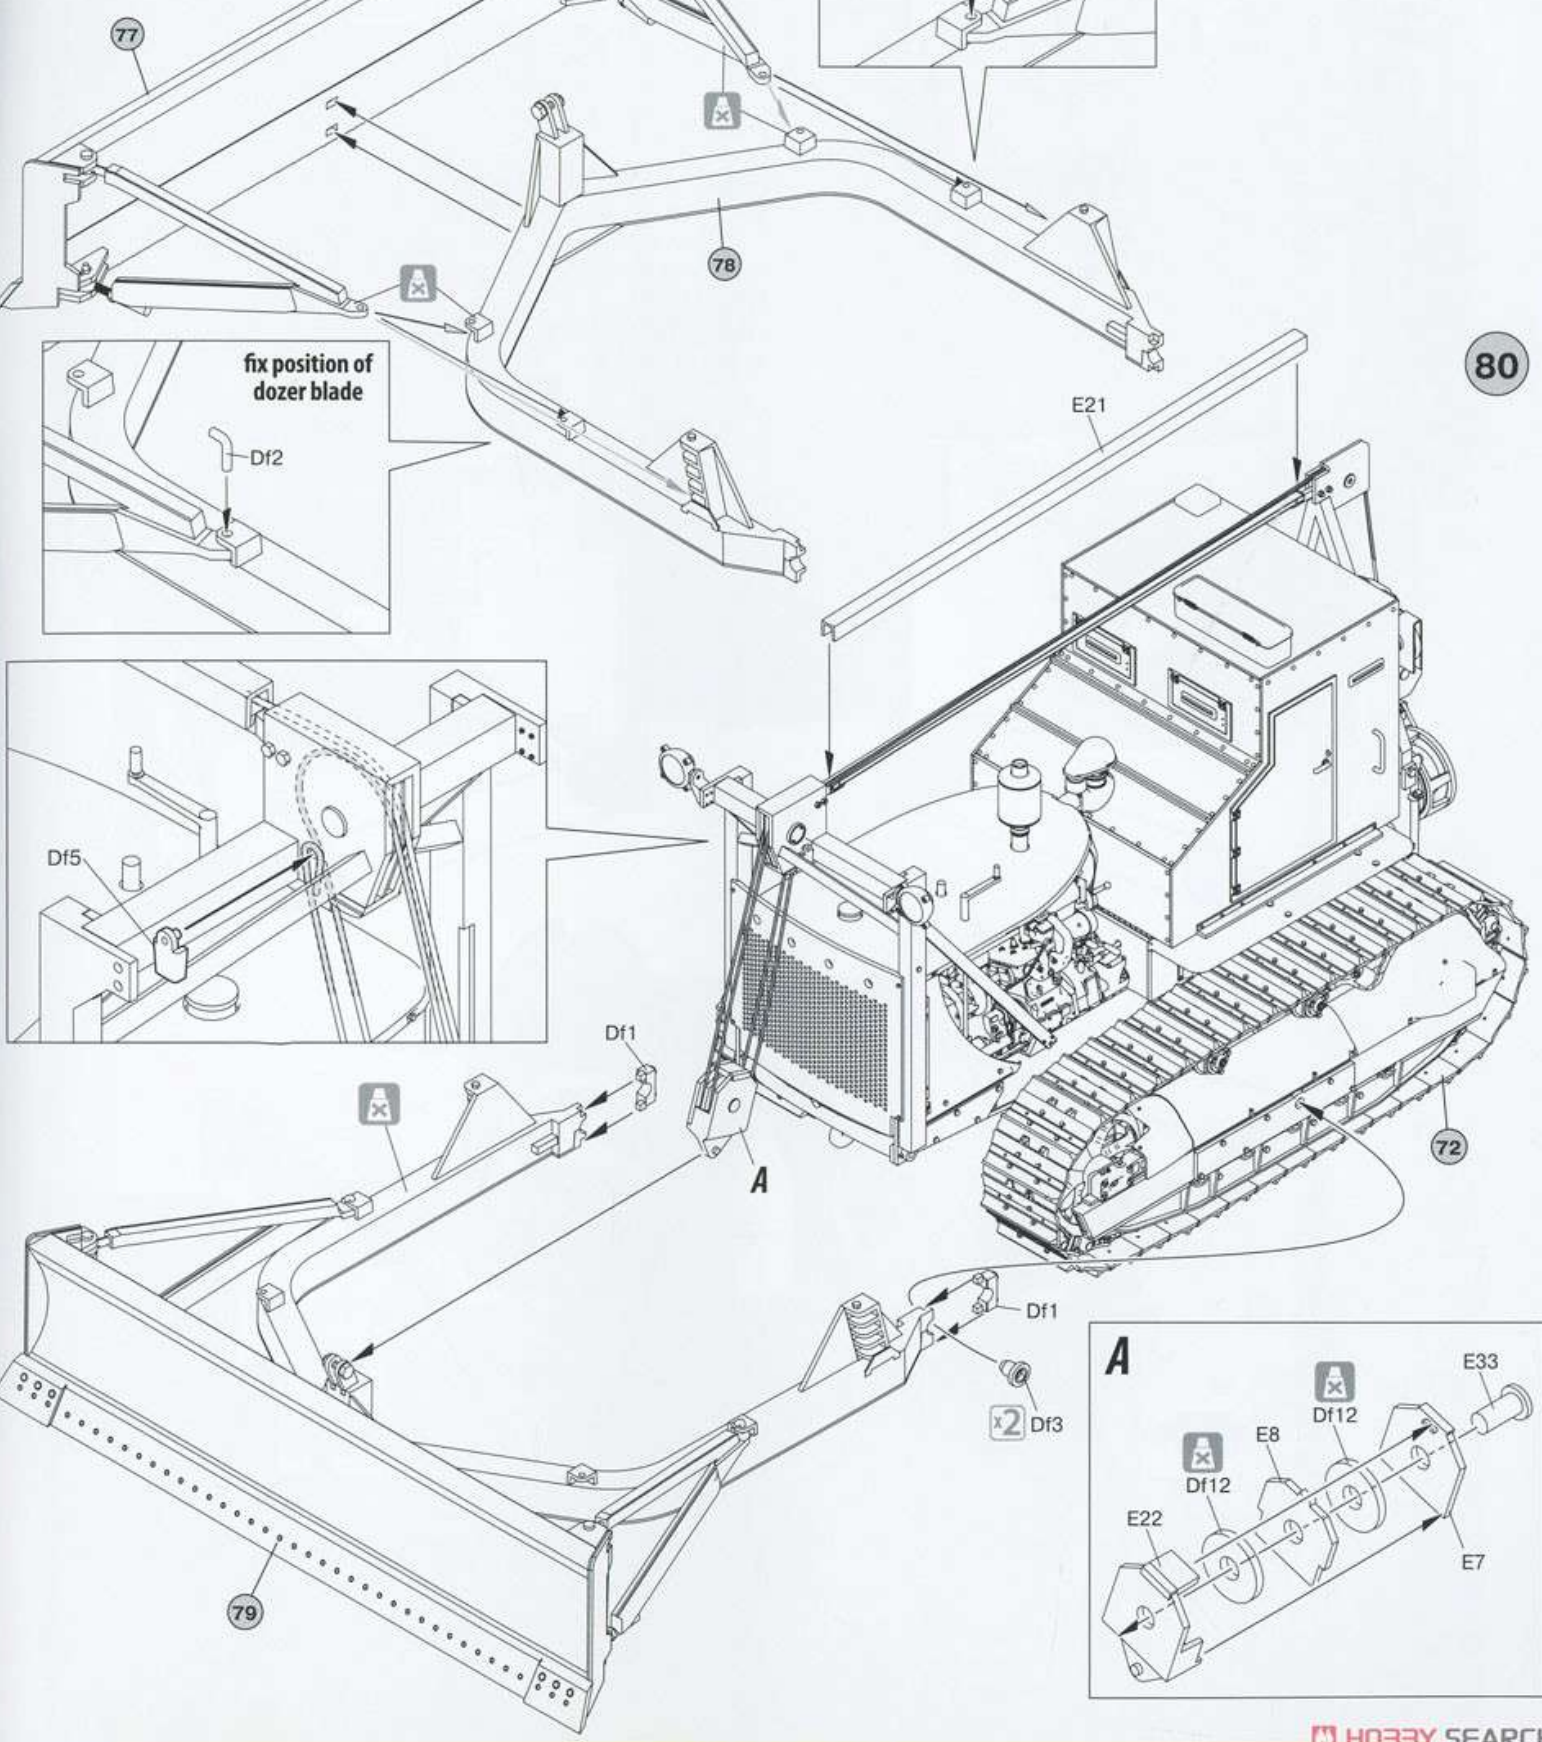

B

B

each track link contains 36 tracks

x2 A

x36

73

Ga10 Df4

74

75

76

77 x2

78

79

3 variants of dozer blade position
turned to the right — 1
turned to the left — 2
located directly — 3

80

PARTS

Rope 50cm

PE M-92
(Photo-etched parts)

Decal Sheet

CLEAR PARTS

HOBBY SEARCH