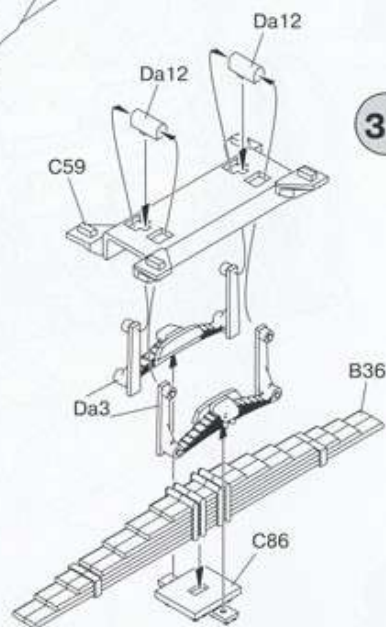

25

26

27

33

34

35

36

37

38

39

40

x3 41

43

x2 42

44

45

Rope 50cm

PE M-92
(Photo-etched parts)

Decal Sheet

CLEAR PARTS

HOBBY SEARCH