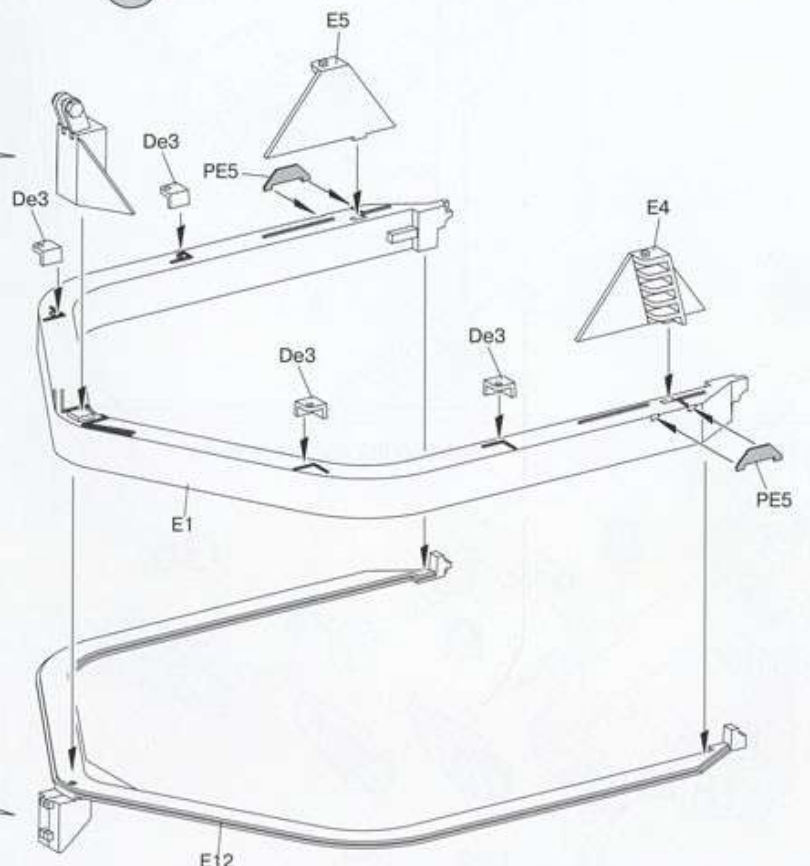

B

B

each track link contains 36 tracks

x2 A

x36

73

Ga10 Df4

74

75

76

77 x2

78

79

3 variants of dozer blade position
turned to the right — 1
turned to the left — 2
located directly — 3

80

PARTS

Rope 50cm

PE M-92
(Photo-etched parts)

Decal Sheet

CLEAR PARTS

HOBBY SEARCH