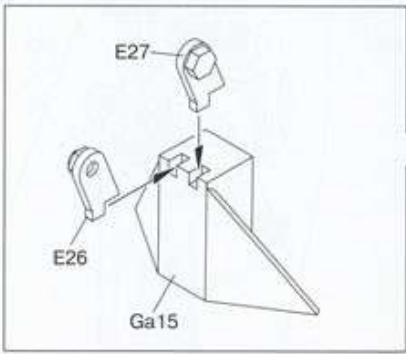

B

B

each track link contains 36 tracks

x2 A

x36

73

Ga10 Df4

74

75

76

77 x2

78

79

3 variants of dozer blade position
turned to the right — 1
turned to the left — 2
located directly — 3

80

PARTS

Rope 50cm

PE M-92
(Photo-etched parts)

Decal Sheet

CLEAR PARTS

HOBBY SEARCH