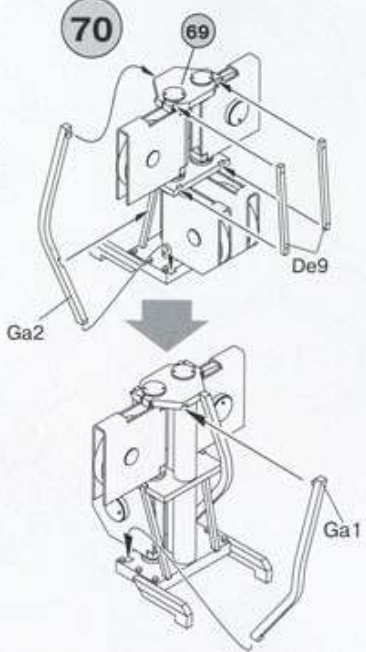

66 x2

67

69

68

70

71

A

A

B

B

each track link contains 36 tracks

x2 A

x36

73

Ga10 Df4

74

75

76

77 x2

78

79

3 variants of dozer blade position
turned to the right — 1
turned to the left — 2
located directly — 3

80

PARTS

Rope 50cm

PE M-92
(Photo-etched parts)

Decal Sheet

CLEAR PARTS

HOBBY SEARCH