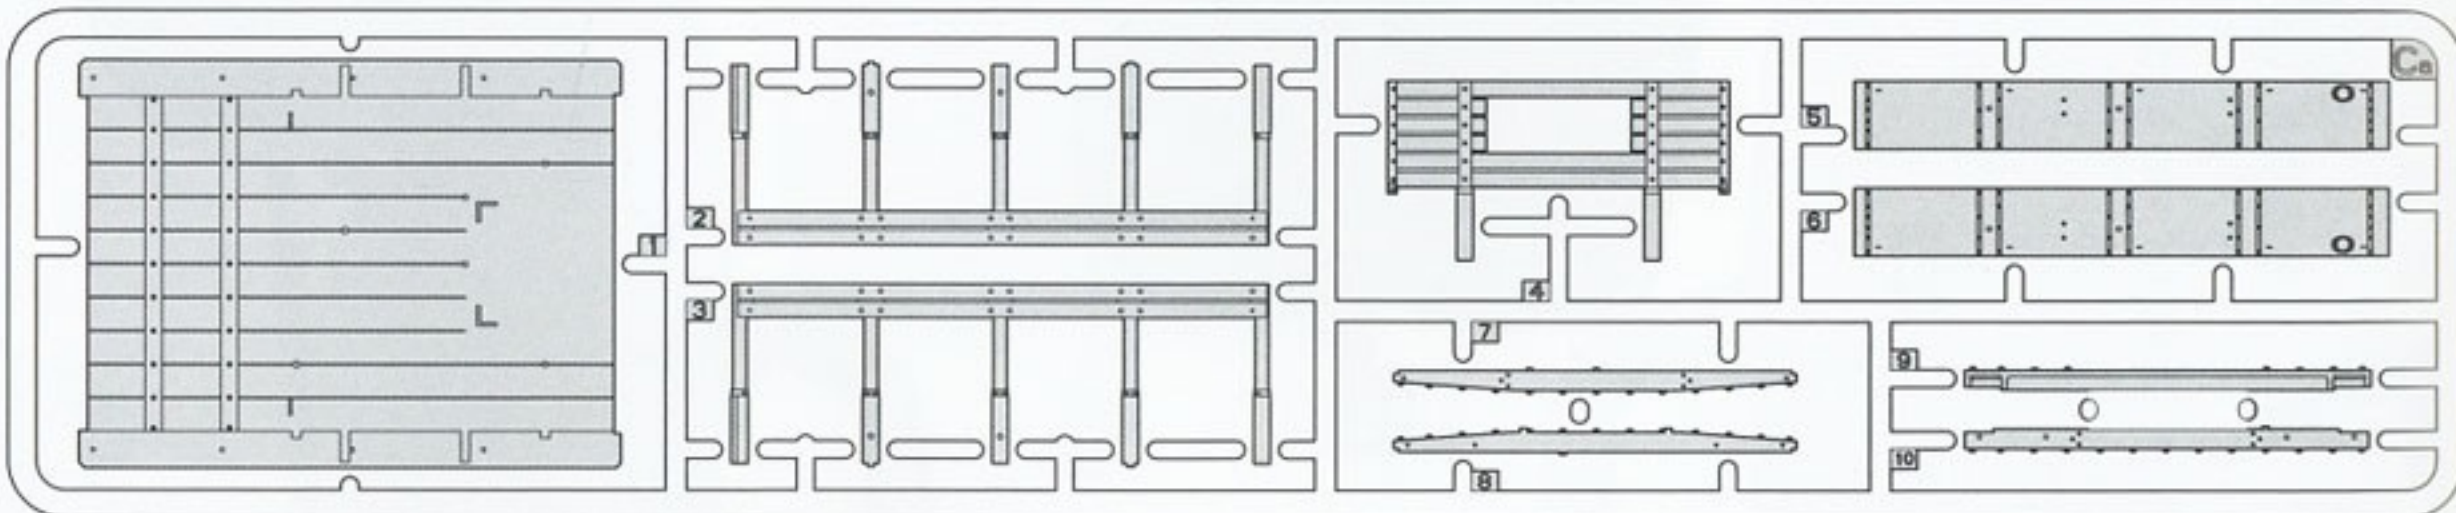

A

Ca

PE parts

Gi (Clear parts)

Bg x2

Ba x2

Decal Sheet

COLOR CHART FOR TRUCK