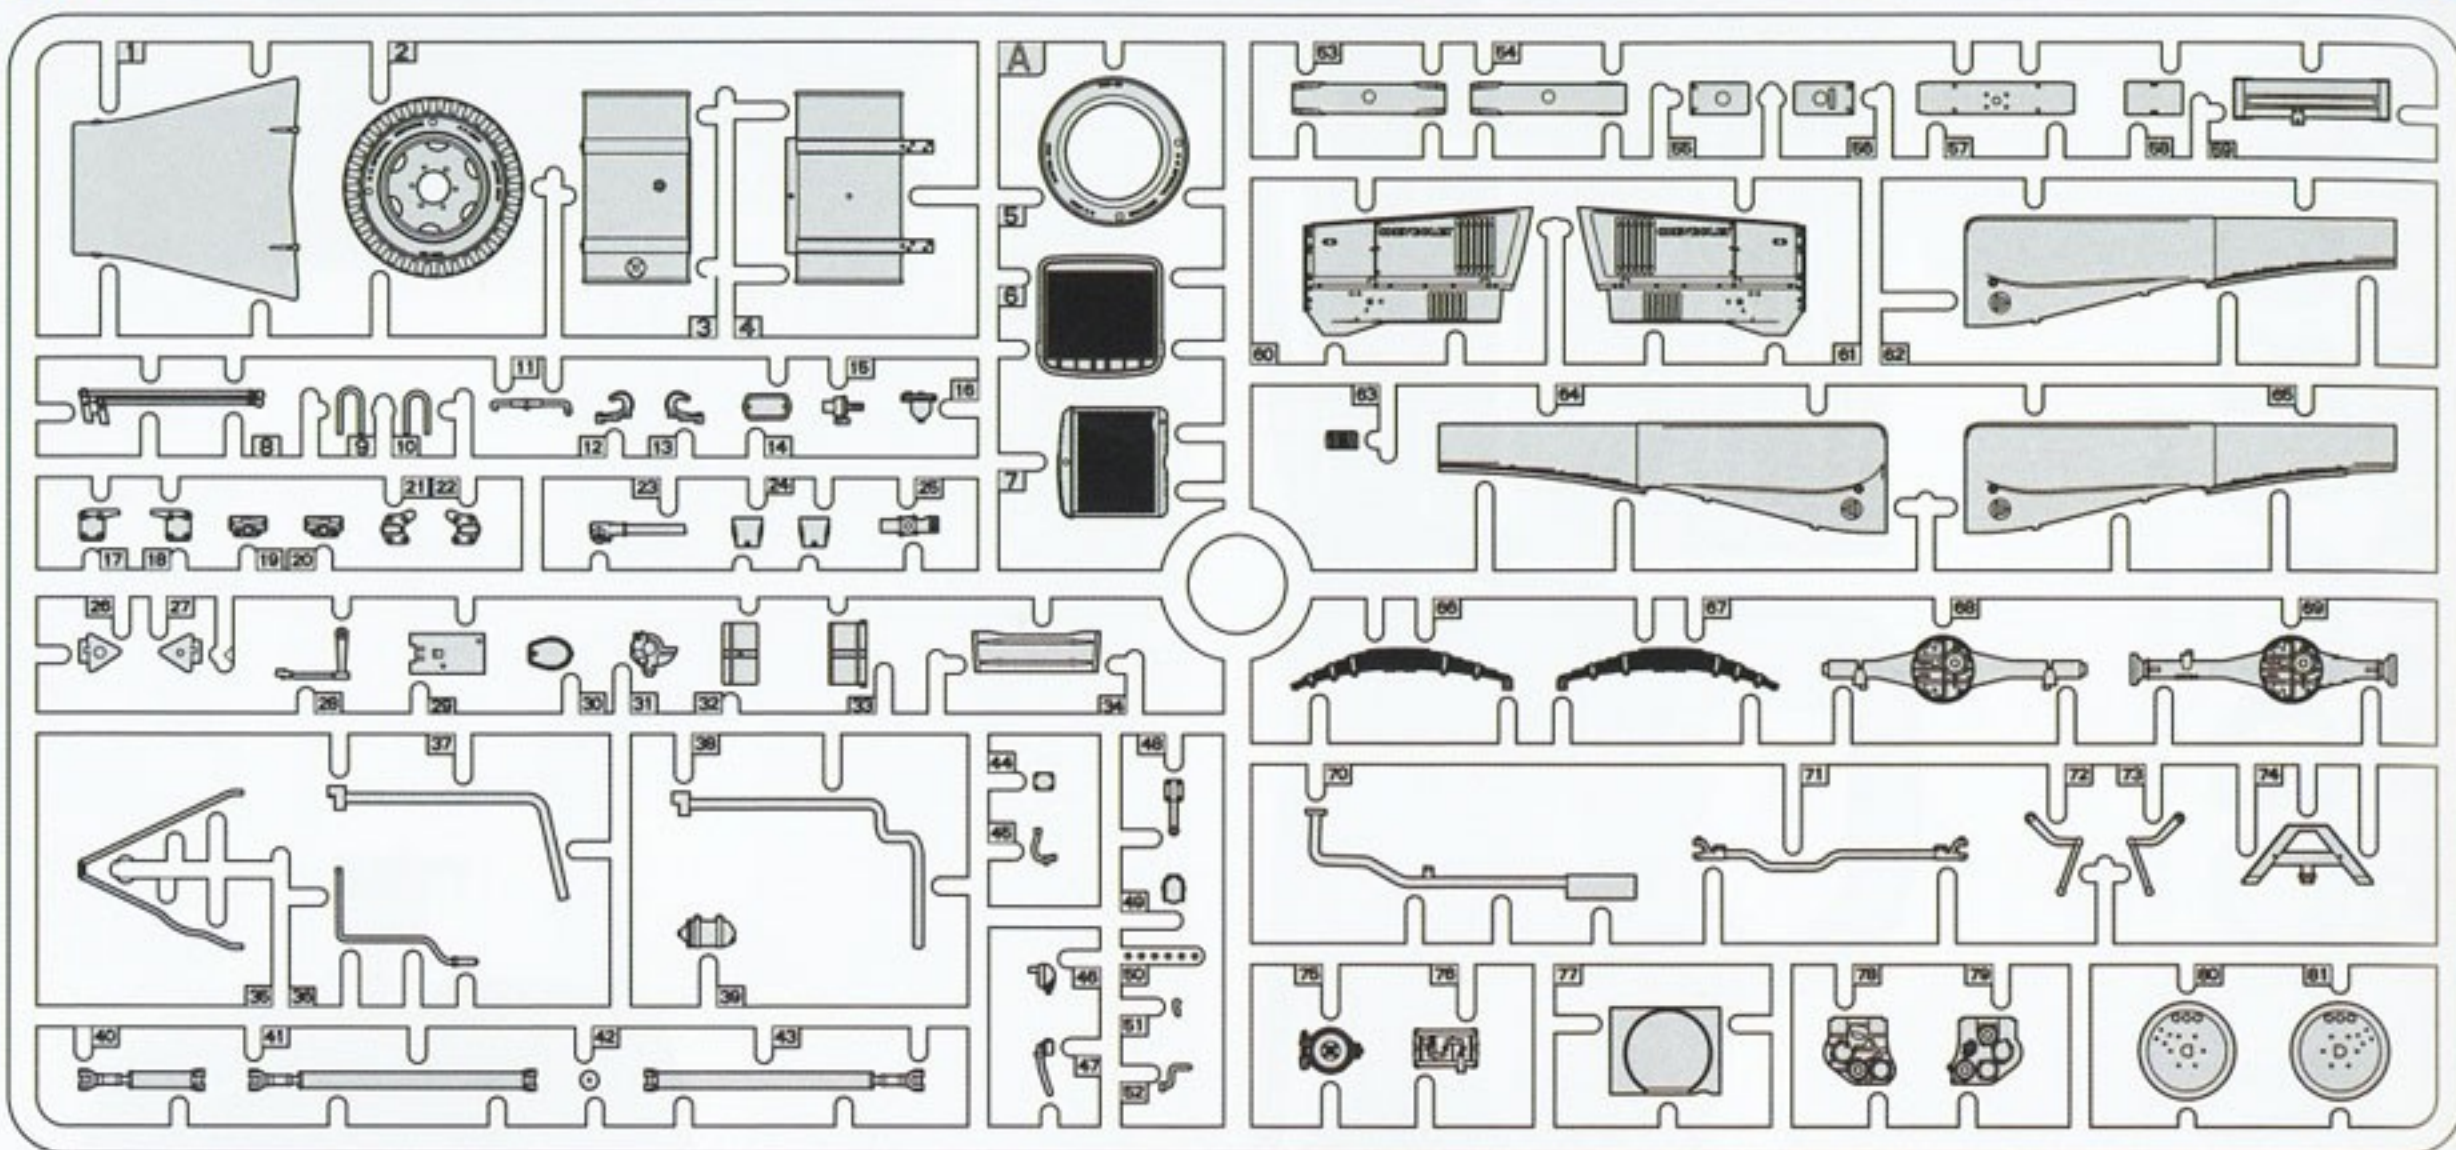

A

Ca

PE parts

Gi (Clear parts)

Bg x2

Ba x2

Decal Sheet

COLOR CHART FOR TRUCK