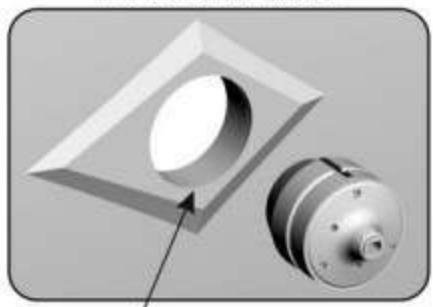

1:48
AIR MASTER SERIES
AM-48-171

F/A-18E/F & EA-18G
AOA PROBES
LATE TYPE

SONDY AOA - PÓŹNY TYP

SET INCLUDES
ZESTAW ZAWIERA

INSTRUCTION
INSTRUKCJA

CORRECT AOA POSITION

DRILL HOLE FOR AOA BASE

$\phi 2.5\text{ mm}$

INSERT THE METAL PART

WE RECOMMEND TO INSTALL METAL PART AT THE END OF THE BUILD

RELATED MASTER SETS:

- AM-48-170 - F/A-18E/F & EA-18G - AOA PROBES - EARLY TYPE
- AM-48-033 - REFUELING PROBE - NATO STANDARD (1PC)