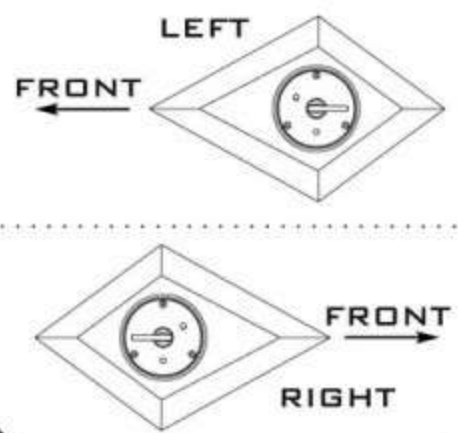

1:48
AIR MASTER SERIES
AM-48-171

F/A-18E/F & EA-18G
AOA PROBES
LATE TYPE

SONDY AOA - PÓŹNY TYP

SET INCLUDES
ZESTAW ZAWIERA

INSTRUCTION
INSTRUKCJA

CORRECT AOA POSITION

DRILL HOLE FOR AOA BASE

$\phi 2.5\text{ mm}$

INSERT THE METAL PART

WE RECOMMEND TO INSTALL METAL PART AT THE END OF THE BUILD

RELATED MASTER SETS:

- AM-48-170 - F/A-18E/F & EA-18G - AOA PROBES - EARLY TYPE
- AM-48-033 - REFUELING PROBE - NATO STANDARD (1PC)